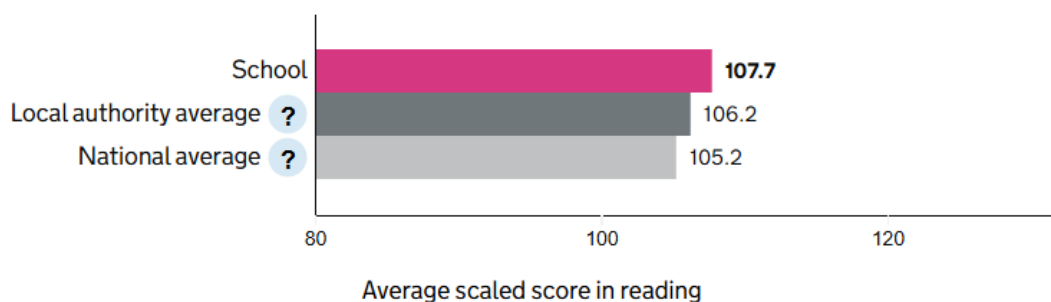

LIMITLESS POTENTIAL

IGNITE PASSION

EMBRACE DIFFERENCE

Key Stage 2 Data 2023-2024 - Average Scaled Scores

Reading

Maths